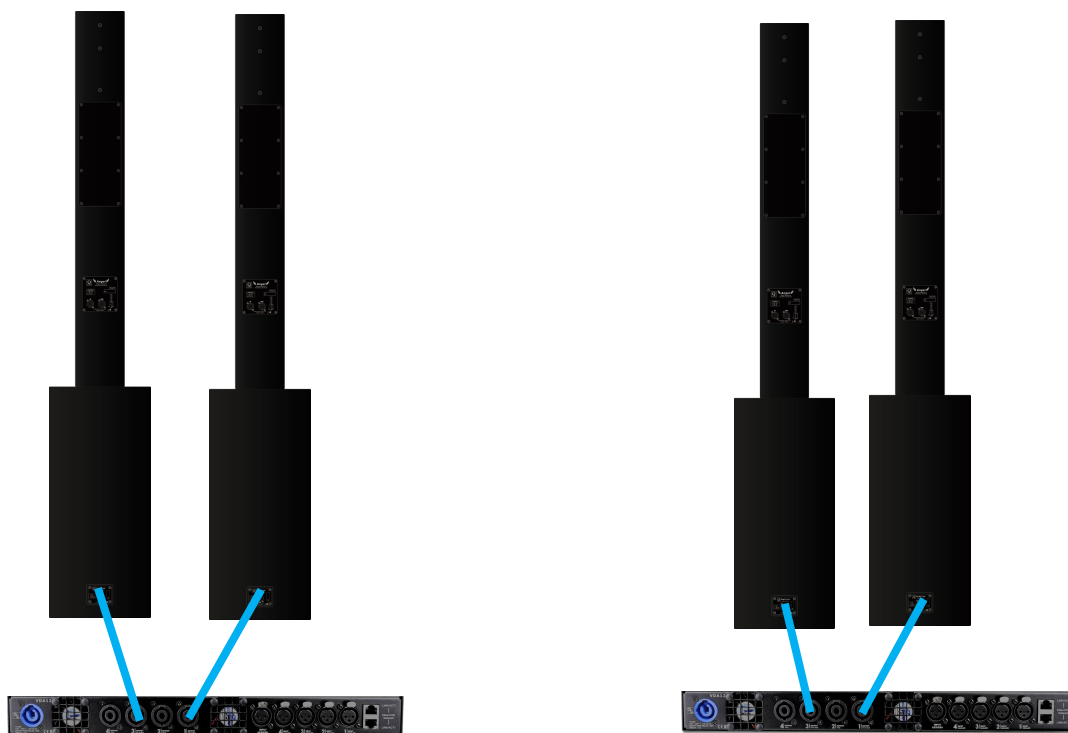

Angel Scene -1

System bandwidth 40 Hz - 20 kHz

Ratio: 2 Angel+ 2 Angel Low

Controller 1: VDA12 / Preset : [Angel+AngelLow]

Ch1: Angel Low(LF) / Ch2: Angel(MHF)

Ch3: Angel Low(LF) / Ch4: Angel(MHF)

Angel Scene -2

System bandwidth: 40 Hz - 20 kHz

Ratio: 2 Angel+ 2 Angel Low

Controller1: VDA12 / Preset : [Angel+AngelLow]

Ch1: Angel Low(LF) / Ch2: Angel(MHF)

Ch3: Angel Low(LF) / Ch4: Angel(MHF)

Angel Scene -3

System bandwidth: 25 Hz - 20 kHz

Ratio: 2 Angel+ 2 Angel Low

Sunwoofer: 4 Angel Low

Controller1: VDA12 / Preset : [Angel+AngelLow]

Ch1: Angel Low(LF) / Ch2: Angel(MHF)

Ch3: Angel Low(LF) / Ch4: Angel(MHF)

Controller2: VDA12 / Preset : [AngeSub]

Ch1: Angel Sub(LF) / Ch2: Angel Sub(LF)

Ch3: Angel Sub(LF) / Ch4: Angel Sub(LF)

Angel Scene -4

System bandwidth: 40 Hz - 20 kHz

Ratio: 2 Angel+ 2 Angel Low x5

Controller1: VDA12 / Preset : [Angel+AngelLow]