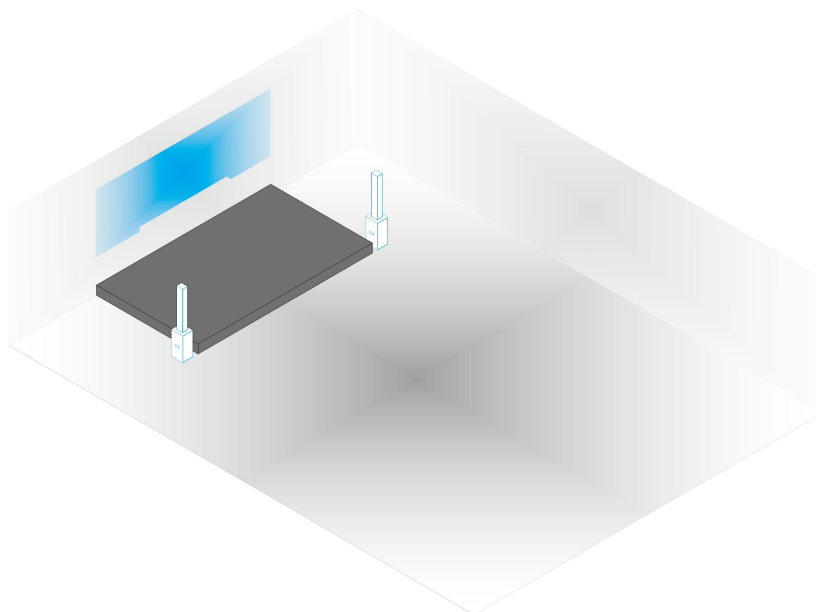

Angel Scene -1

System bandwidth 40 Hz - 20 kHz

Ratio: 2 Angel+ 2 Angel Low

Controller 1: VDA12 / Preset : [Angel+AngelLow]

Ch1: Angel Low(LF) / Ch2: Angel(MHF)

Ch3: Angel Low(LF) / Ch4: Angel(MHF)

Angel Scene -2

System bandwidth: 40 Hz - 20 kHz

Ratio: 2 Angel+ 2 Angel Low

Controller1: VDA12 / Preset : [Angel+AngelLow]

Ch1: Angel Low(LF) / Ch2: Angel(MHF)

Ch3: Angel Low(LF) / Ch4: Angel(MHF)

Angel Scene -3

System bandwidth: 25 Hz - 20 kHz

Ratio: 2 Angel+ 2 Angel Low

Sunwoofer: 4 Angel Low

Controller1: VDA12 / Preset : [Angel+AngelLow]

Ch1: Angel Low(LF) / Ch2: Angel(MHF)

Ch3: Angel Low(LF) / Ch4: Angel(MHF)

Controller2: VDA12 / Preset : [AngeSub]

Ch1: Angel Sub(LF) / Ch2: Angel Sub(LF)

Ch3: Angel Sub(LF) / Ch4: Angel Sub(LF)

Angel Scene -4

System bandwidth: 40 Hz - 20 kHz

Ratio: 2 Angel+ 2 Angel Low x5

Controller1: VDA12 / Preset : [Angel+AngelLow]