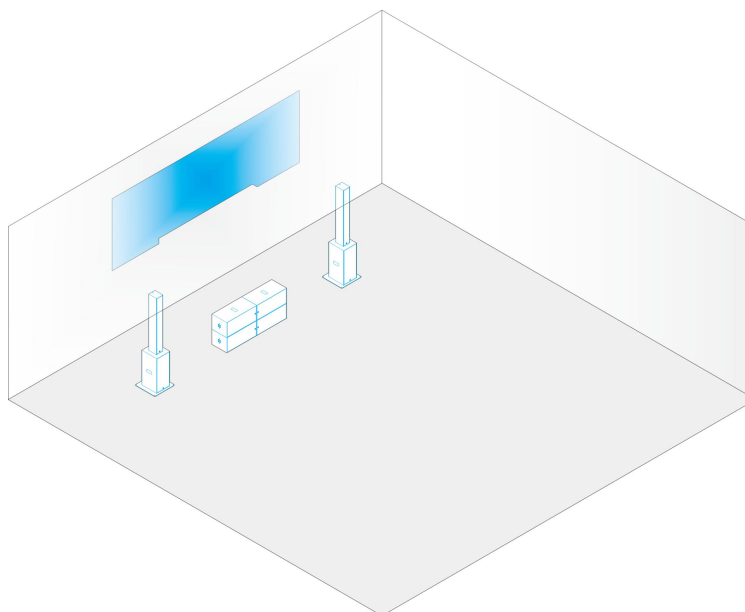

Angel Scene -1

System bandwidth 40 Hz - 20 kHz

Ratio: 2 Angel+ 2 Angel Low

Controller 1: VDA12 / Preset : [Angel+AngelLow]

Ch1: Angel Low(LF) / Ch2: Angel(MHF)

Ch3: Angel Low(LF) / Ch4: Angel(MHF)

Angel Scene -2

System bandwidth: 40 Hz - 20 kHz

Ratio: 2 Angel+ 2 Angel Low

Controller1: VDA12 / Preset : [Angel+AngelLow]

Ch1: Angel Low(LF) / Ch2: Angel(MHF)

Ch3: Angel Low(LF) / Ch4: Angel(MHF)

Angel Scene -3

System bandwidth: 25 Hz - 20 kHz

Ratio: 2 Angel+ 2 Angel Low

Sunwoofer: 4 Angel Low

Controller1: VDA12 / Preset : [Angel+AngelLow]

Ch1: Angel Low(LF) / Ch2: Angel(MHF)

Ch3: Angel Low(LF) / Ch4: Angel(MHF)

Controller2: VDA12 / Preset : [AngeSub]

Ch1: Angel Sub(LF) / Ch2: Angel Sub(LF)

Ch3: Angel Sub(LF) / Ch4: Angel Sub(LF)

Angel Scene -4

System bandwidth: 40 Hz - 20 kHz

Ratio: 2 Angel+ 2 Angel Low x5

Controller1: VDA12 / Preset : [Angel+AngelLow]