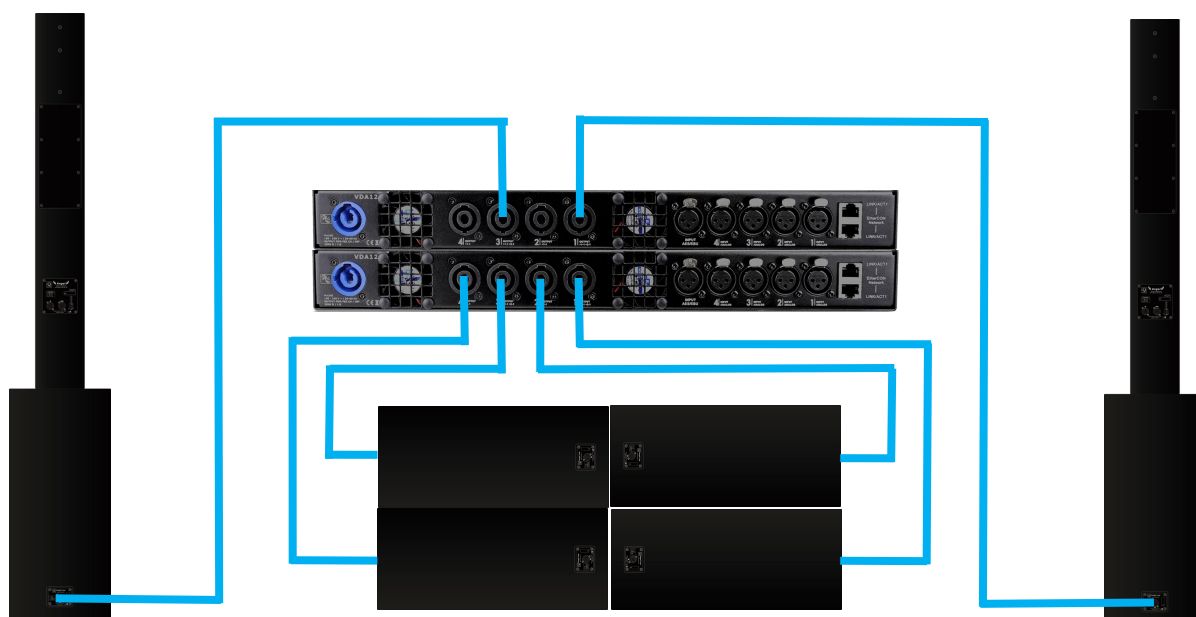

Angel Scene -1

System bandwidth 40 Hz - 20 kHz

Ratio: 2 Angel+ 2 Angel Low

Controller 1: VDA12 / Preset : [Angel+AngelLow]

Ch1: Angel Low(LF) / Ch2: Angel(MHF)

Ch3: Angel Low(LF) / Ch4: Angel(MHF)

Angel Scene -2

System bandwidth: 40 Hz - 20 kHz

Ratio: 2 Angel+ 2 Angel Low

Controller1: VDA12 / Preset : [Angel+AngelLow]

Ch1: Angel Low(LF) / Ch2: Angel(MHF)

Ch3: Angel Low(LF) / Ch4: Angel(MHF)

Angel Scene -3

System bandwidth: 25 Hz - 20 kHz

Ratio: 2 Angel+ 2 Angel Low

Sunwoofer: 4 Angel Low

Controller1: VDA12 / Preset : [Angel+AngelLow]

Ch1: Angel Low(LF) / Ch2: Angel(MHF)

Ch3: Angel Low(LF) / Ch4: Angel(MHF)

Controller2: VDA12 / Preset : [AngeSub]

Ch1: Angel Sub(LF) / Ch2: Angel Sub(LF)

Ch3: Angel Sub(LF) / Ch4: Angel Sub(LF)

Angel Scene -4

System bandwidth: 40 Hz - 20 kHz

Ratio: 2 Angel+ 2 Angel Low x5

Controller1: VDA12 / Preset : [Angel+AngelLow]