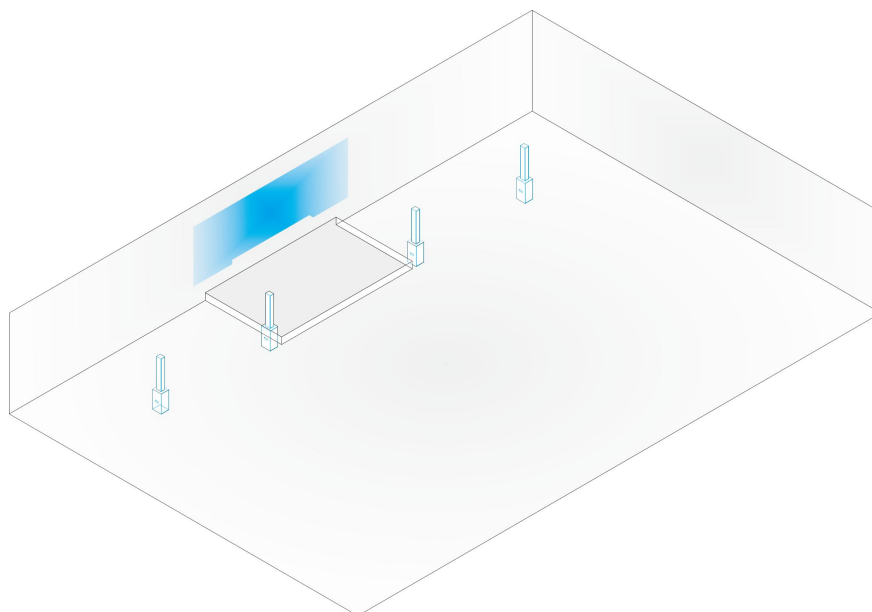

Angel Scene -1

System bandwidth 40 Hz - 20 kHz

Ratio: 2 Angel+ 2 Angel Low

Controller 1: VDA12 / Preset : [Angel+AngelLow]

Ch1: Angel Low(LF) / Ch2: Angel(MHF)

Ch3: Angel Low(LF) / Ch4: Angel(MHF)

Angel Scene -2

System bandwidth: 40 Hz - 20 kHz

Ratio: 2 Angel+ 2 Angel Low

Controller1: VDA12 / Preset : [Angel+AngelLow]

Ch1: Angel Low(LF) / Ch2: Angel(MHF)

Ch3: Angel Low(LF) / Ch4: Angel(MHF)

Angel Scene -3

System bandwidth: 25 Hz - 20 kHz

Ratio: 2 Angel+ 2 Angel Low

Sunwoofer: 4 Angel Low

Controller1: VDA12 / Preset : [Angel+AngelLow]

Ch1: Angel Low(LF) / Ch2: Angel(MHF)

Ch3: Angel Low(LF) / Ch4: Angel(MHF)

Controller2: VDA12 / Preset : [AngeSub]

Ch1: Angel Sub(LF) / Ch2: Angel Sub(LF)

Ch3: Angel Sub(LF) / Ch4: Angel Sub(LF)

Angel Scene -4

System bandwidth: 40 Hz - 20 kHz

Ratio: 2 Angel+ 2 Angel Low x5

Controller1: VDA12 / Preset : [Angel+AngelLow]