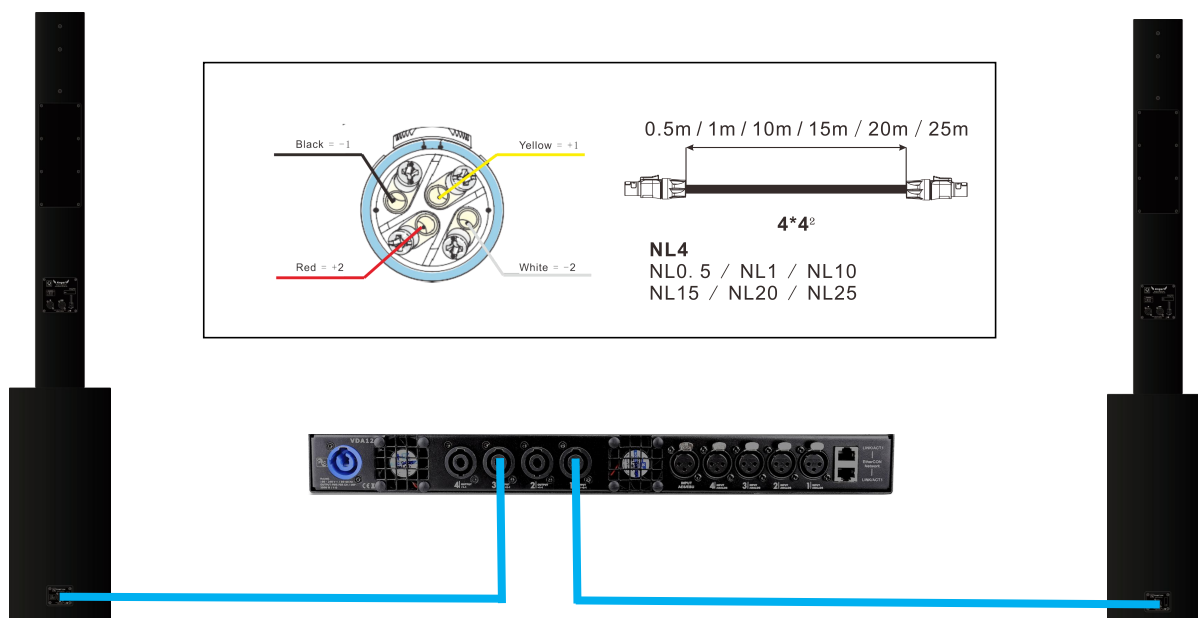

Angel Scene -1

System bandwidth 40 Hz - 20 kHz

Ratio: 2 Angel+ 2 Angel Low

Controller 1: VDA12 / Preset : [Angel+AngelLow]

Ch1: Angel Low(LF) / Ch2: Angel(MHF)

Ch3: Angel Low(LF) / Ch4: Angel(MHF)

Angel Scene -2

System bandwidth: 40 Hz - 20 kHz

Ratio: 2 Angel+ 2 Angel Low

Controller1: VDA12 / Preset : [Angel+AngelLow]

Ch1: Angel Low(LF) / Ch2: Angel(MHF)

Ch3: Angel Low(LF) / Ch4: Angel(MHF)

Angel Scene -3

System bandwidth: 25 Hz - 20 kHz

Ratio: 2 Angel+ 2 Angel Low

Sunwoofer: 4 Angel Low

Controller1: VDA12 / Preset : [Angel+AngelLow]

Ch1: Angel Low(LF) / Ch2: Angel(MHF)

Ch3: Angel Low(LF) / Ch4: Angel(MHF)

Controller2: VDA12 / Preset : [AngeSub]

Ch1: Angel Sub(LF) / Ch2: Angel Sub(LF)

Ch3: Angel Sub(LF) / Ch4: Angel Sub(LF)

Angel Scene -4

System bandwidth: 40 Hz - 20 kHz

Ratio: 2 Angel+ 2 Angel Low x5

Controller1: VDA12 / Preset : [Angel+AngelLow]